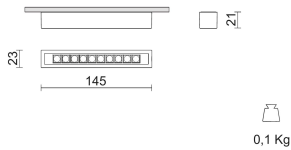

Minirooler Base 10 lights

3000K CRI90 50°

Design: Ivela Design Team

IP 40

Product Code	Color
3898-019BVN-88	Brushed copper

General specifications

Product type	Semi- recessed surface spotlights
Mounting type	Ceiling - recessed
Indoor/Outdoor light	Indoor
Description	Fixed miniaturized linear spotlight for ceilings, featuring 10 high-efficiency LEDs of the latest generation. It grants high lighting performance, low glare levels and homogeneous light distribution. LED drivers should be ordered separately; the wattage of the fittings changes, depending on the selected driver.
Applications	Offices , Residential , Shops , Showrooms , Hospitality

Lighting specifications

i Stated L.O.R. and delivered lumens values are related to standard beam angle versions

Lamp description	LED 1100lm 10,4W 3000K CRI90
Nominal lumens on thermal regime (lm)	1100
LOR	80
Delivered lumen (lm)	880
Watt source (W)	10.4
Color temperature (K)	3000
CRI	CRI 90
Lamp type	COB LED
Average lamp life (h)	L80B10 50.000
Unified Glare Rating (U.G.R. <)	17

Physical specifications

Body	Die-cast aluminium
Finishing	Polyester painted
Optic device	10 PMMA microlenses
Thermal dissipation	Passive

Electrical specifications

Driver availability	Separate
Driver mounting	Separate

Optical specifications

Light distribution	Symmetric
Emission	Direct
Aiming	Fixed
Light beam	50°

Weight and dimension

Length (mm)	140
Width (mm)	23

Accessories

Product Code	81-04003
Name	Driver 350mA DALI - 1/10V - Push dimmable
Description	Max 1 fittings