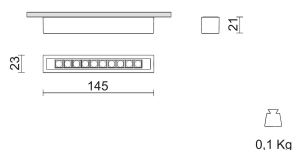

Minirooler Base 10 lights 2700K CRI90 20°

Design: Ivela Design Team

IP 40

Product Code	Color
3898-019CYN-16	Black

General specifications

Product type	Semi- recessed surface spotlights
Mounting type	Ceiling - recessed
Indoor/Outdoor light	Indoor
Description	Fixed miniaturized linear spotlight for ceilings, featuring 10 high-efficiency LEDs of the latest generation. It grants high lighting performance, low glare levels and homogeneous light distribution. LED drivers should be ordered separately; the wattage of the fittings changes, depending on the selected driver.
Applications	Offices , Residential , Shops , Showrooms , Hospitality

Lighting specifications

i Stated L.O.R. and delivered lumens values are related to standard beam angle versions

Lamp description	LED 1100lm 10,4W 2700K CRI90
Nominal lumens on thermal regime (lm)	1100
LOR	69
Delivered lumen (lm)	759
Watt source (W)	10.4
Color temperature (K)	2700
CRI	CRI 90
Lamp type	COB LED
Average lamp life (h)	L80B10 50.000
Unified Glare Rating (U.G.R. <)	11

Physical specifications

Body	Die-cast aluminium
Finishing	Polyester painted
Optic device	10 PMMA microlenses
Thermal dissipation	Passive

Electrical specifications

Driver availability	Separate
Driver mounting	Separate

Optical specifications

Light distribution	Symmetric
Emission	Direct
Aiming	Fixed
Light beam	20°

Weight and dimension

Length (mm)	140
Width (mm)	23

Accessories

Product Code	81-04010
Name	Driver 350mA dimmable on the mains
Description	Max 1 fitting