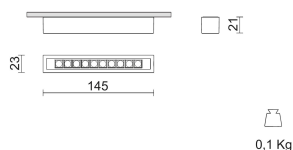

Minirooler Base 10 lights

3000K CRI90 50°

Design: Ivela Design Team

IP 40

Product Code	Color
3898-019BVN-21	Mat white

General specifications

Product type	Semi- recessed surface spotlights
Mounting type	Ceiling - recessed
Indoor/Outdoor light	Indoor
Description	Fixed miniaturized linear spotlight for ceilings, featuring 10 high-efficiency LEDs of the latest generation. It grants high lighting performance, low glare levels and homogeneous light distribution. LED drivers should be ordered separately; the wattage of the fittings changes, depending on the selected driver.
Applications	Offices , Residential , Shops , Showrooms , Hospitality

Lighting specifications

i Stated L.O.R. and delivered lumens values are related to standard beam angle versions

Lamp description	LED 1100lm 10,4W 3000K CRI90
Nominal lumens on thermal regime (lm)	1100
LOR	80
Delivered lumen (lm)	880
Watt source (W)	10.4
Color temperature (K)	3000
CRI	CRI 90
Lamp type	COB LED
Average lamp life (h)	L80B10 50.000
Unified Glare Rating (U.G.R. <)	17

Optical specifications

Light distribution	Symmetric
Emission	Direct
Aiming	Fixed
Light beam	50°

Weight and dimension

Length (mm)	140
Width (mm)	23

Accessories

Product Code	81-04003
Name	Driver 350mA DALI - 1/10V - Push dimmable
Description	Max 1 fittings