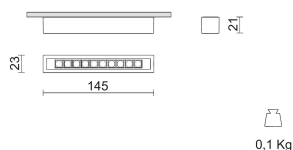

Minirooler Base 10 lights

3000K CRI90 20°

Design: Ivela Design Team

IP 40

Product Code	Color
3898-019BYN-21	Mat white

General specifications

Product type	Semi- recessed surface spotlights
Mounting type	Ceiling - recessed
Indoor/Outdoor light	Indoor
Description	Fixed miniaturized linear spotlight for ceilings, featuring 10 high-efficiency LEDs of the latest generation. It grants high lighting performance, low glare levels and homogeneous light distribution. LED drivers should be ordered separately; the wattage of the fittings changes, depending on the selected driver.
Applications	Offices , Residential , Shops , Showrooms , Hospitality

Lighting specifications

i Stated L.O.R. and delivered lumens values are related to standard beam angle versions

Lamp description	LED 1100lm 10,4W 3000K CRI90
Nominal lumens on thermal regime (lm)	1100
LOR	69
Delivered lumen (lm)	759
Watt source (W)	10.4
Color temperature (K)	3000
CRI	CRI 90
Lamp type	COB LED
Average lamp life (h)	L80B10 50.000
Unified Glare Rating (U.G.R. <)	11

Optical specifications

Light distribution	Symmetric
Emission	Direct
Aiming	Fixed
Light beam	20°

Weight and dimension

Length (mm)	140
Width (mm)	23

Accessories

Product Code	81-04003
Name	Driver 350mA DALI - 1/10V - Push dimmable
Description	Max 1 fittings