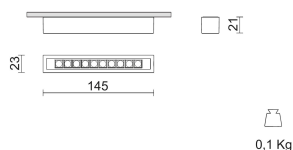

Minirooler Base 10 lights

3000K CRI90 14°+41°

Design: Ivela Design Team

IP 40

Product Code	Color
3898-019BQN-21	Mat white

General specifications

Product type	Semi- recessed surface spotlights
Mounting type	Ceiling - recessed
Indoor/Outdoor light	Indoor
Description	Fixed miniaturized linear spotlight for ceilings, featuring 10 high-efficiency LEDs of the latest generation. It grants high lighting performance, low glare levels and homogeneous light distribution. LED drivers should be ordered separately; the wattage of the fittings changes, depending on the selected driver.
Applications	Offices , Residential , Shops , Showrooms , Hospitality

Lighting specifications

i Stated L.O.R. and delivered lumens values are related to standard beam angle versions

Lamp description	LED 1100lm 10,4W 3000K CRI90
Nominal lumens on thermal regime (lm)	1100
LOR	69
Delivered lumen (lm)	759
Watt source (W)	10.4
Color temperature (K)	3000
CRI	CRI 90
Lamp type	COB LED
Average lamp life (h)	L80B10 50.000

Optical specifications

Light distribution	Symmetric
Emission	Direct
Aiming	Fixed
Light beam	14°+41° Long.

Weight and dimension

Length (mm)	140
Width (mm)	23

Accessories

Product Code	81-04003
Name	Driver 350mA DALI - 1/10V - Push dimmable
Description	Max 1 fittings