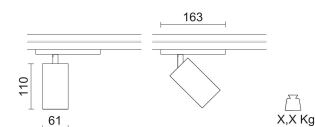

Microperfetto Large LKM 29W 2700K CRI90 30°

Design: Ivela Design Team

IP 20

Product Code	Color
780-269CX-21	Mat white

General specifications

Product type	Track lights
Mounting type	LKM 3-phase track DALI
Mounting location	Ceiling
Indoor/Outdoor light	Indoor
Description	Spotlight for LKM 3-phase electrified tracks, specially developed for high efficiency COB LED. It's equipped with integrated black snoot and solite. The spotlight is provided with adapter.
Applications	Showrooms , Retail , Residential , Museums , Hospitality

Lighting specifications

i Stated L.O.R. and delivered lumens values are related to standard beam angle versions

Lamp description	LED 2980lm 29W 2700K CRI90
Nominal lumens on thermal regime (lm)	2980
LOR	80
Delivered lumen (lm)	2384
System wattage (W)	32,8
Watt source (W)	29
Color temperature (K)	2700
CRI	CRI 90
Lamp type	COB LED
Average lamp life (h)	L80B10 50.000

Optical specifications

Light distribution	Symmetric
Emission	Direct
Light beam	30° Refl.

Weight and dimension

Length (mm)	110
Width (mm)	163
Diameter (mm)	61

Accessories

Product Code	28-4534-47
Name	Prismatic spread lens