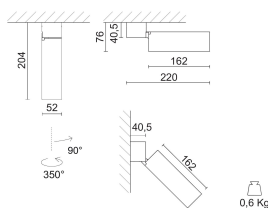

Miniperfetto Base 3000K 9W 45°

Design:

IP 20

Product Code	Color
748-129BV-16	Black

General specifications

Product type	Semi- recessed surface spotlights
Mounting location	Wall/Ceiling
Indoor/Outdoor light	Indoor
Description	Spotlight with base, specially developed for high efficiency COB LEDs. Professional optics for different beam angles and optical devices for better visual comfort are available.
Applications	Retail , Residential , Museums , Hospitality

Lighting specifications

i Stated L.O.R. and delivered lumens values are related to standard beam angle versions

Lamp description	LED 1170lm 9W 3000K CRI90 L90B50 50.000 h
Nominal lumens on thermal regime (lm)	1170
LOR	83
Delivered lumen (lm)	972
System wattage (W)	10,7
Watt source (W)	9
Color temperature (K)	3000
CRI	CRI 90
Lamp type	COB LED
Average lamp life (h)	L90B50 50.000
Photobiological risk group	RG1
Unified Glare Rating (U.G.R. <)	11

Physical specifications

Body	Body and base in die-cast aluminium
Finishing	Polyester painted
Optic device	Mirror-metallized thermoplastic material
Thermal dissipation	Passive

Electrical specifications

Driver availability	Included
Driver mounting	Integrated
Dimmable	Dimmable on the mains
Voltage (V)	220/240
Frequency (Hz)	50/60

Optical specifications

Light distribution	Symmetric
Emission	Direct
Orientation	It can rotate up to 355° around the vertical axis and pivot up to 90° upwards.
Light beam	45°

Weight and dimension

Length (mm)	162
Height (mm)	204
Width (mm)	52
Weight (Kg)	0.6