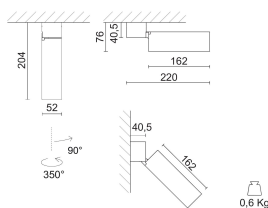

Miniperfetto Base 3000K 9W 45°

Design:

IP 20

Product Code	Color
748-129BV-21	Mat white

General specifications

Product type	Semi- recessed surface spotlights
Mounting location	Wall/Ceiling
Indoor/Outdoor light	Indoor
Description	Spotlight with base, specially developed for high efficiency COB LEDs. Professional optics for different beam angles and optical devices for better visual comfort are available.
Applications	Retail , Residential , Museums , Hospitality

Lighting specifications

i Stated L.O.R. and delivered lumens values are related to standard beam angle versions

Lamp description	LED 1170lm 9W 3000K CRI90 L90B50 50.000 h
Nominal lumens on thermal regime (lm)	1170
LOR	83
Delivered lumen (lm)	972
System wattage (W)	10,7
Watt source (W)	9
Color temperature (K)	3000
CRI	CRI 90
Lamp type	COB LED
Average lamp life (h)	L90B50 50.000
Photobiological risk group	RG1
Unified Glare Rating (U.G.R. <)	11

Optical specifications

Light distribution	Symmetric
Emission	Direct
Orientation	It can rotate up to 355° around the vertical axis and pivot up to 90° upwards.
Light beam	45°

Weight and dimension

Length (mm)	162
Height (mm)	204
Width (mm)	52
Weight (Kg)	0.6