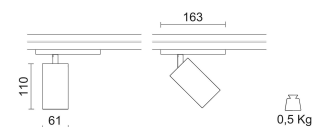

Microperfetto Large LKM zoom 18,5W 2700K CRI90

Design: Ivela Design Team

IP 20

Product Code	Color
778-169C-16	Black

General specifications

Product type	Track lights
Mounting type	LKM 3-phase track DALI
Mounting location	Ceiling
Indoor/Outdoor light	Indoor
Description	Spotlight for LKM 3-phase electrified tracks, specially developed for high efficiency COB LED. It's equipped with zoom lens in PMMA and prismatic spread lens, seven positions adjustable and with a spotlight range from 13° to 47°, and integrated black snoot. The spotlight is provided with adapter.

Applications Showrooms , Retail , Residential , Museums , Hospitality

Lighting specifications

i Stated L.O.R. and delivered lumens values are related to standard beam angle versions

Lamp description	LED 1630lm 18,5W 2700K CRI90
Nominal lumens on thermal regime (lm)	1630
LOR	67
Delivered lumen (lm)	1092
System wattage (W)	21,7
Watt source (W)	18.5
Color temperature (K)	2700
CRI	CRI 90
Lamp type	COB LED
Average lamp life (h)	L80B10 50.000

Optical specifications

Light distribution	Symmetric
Emission	Direct
Light beam	13° to 47°

Weight and dimension

Length (mm)	110
Width (mm)	163
Diameter (mm)	61