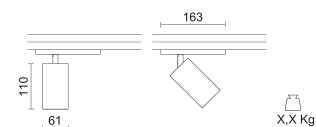

Microperfetto Large LKM 25W 3000K CRI90 42°

Design: Ivela Design Team

IP 20

Product Code	Color
780-369BW-21	Mat white

General specifications

Product type	Track lights
Mounting type	LKM 3-phase track DALI
Mounting location	Ceiling
Indoor/Outdoor light	Indoor
Description	Spotlight for LKM 3-phase electrified tracks, specially developed for high efficiency COB LED. It's equipped with integrated black snoot and solite. The spotlight is provided with adapter.
Applications	Showrooms , Retail , Residential , Museums , Hospitality

Lighting specifications

i Stated L.O.R. and delivered lumens values are related to standard beam angle versions

Lamp description	LED 2760lm 25W 3000K CRI90 L90B50 50.000 h
Nominal lumens on thermal regime (lm)	2760
LOR	80
Delivered lumen (lm)	2208
System wattage (W)	32,8
Watt source (W)	25
Color temperature (K)	3000
CRI	CRI 90
Lamp type	COB LED
Average lamp life (h)	L90B50 50.000

Optical specifications

Light distribution	Symmetric
Emission	Direct
Light beam	42° Refl.

Weight and dimension

Length (mm)	110
Width (mm)	163
Diameter (mm)	61

Accessories

Product Code	28-4534-47
Name	Prismatic spread lens