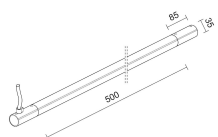

35 Linear master element 500mm 2700K

Design: Aria Design Team